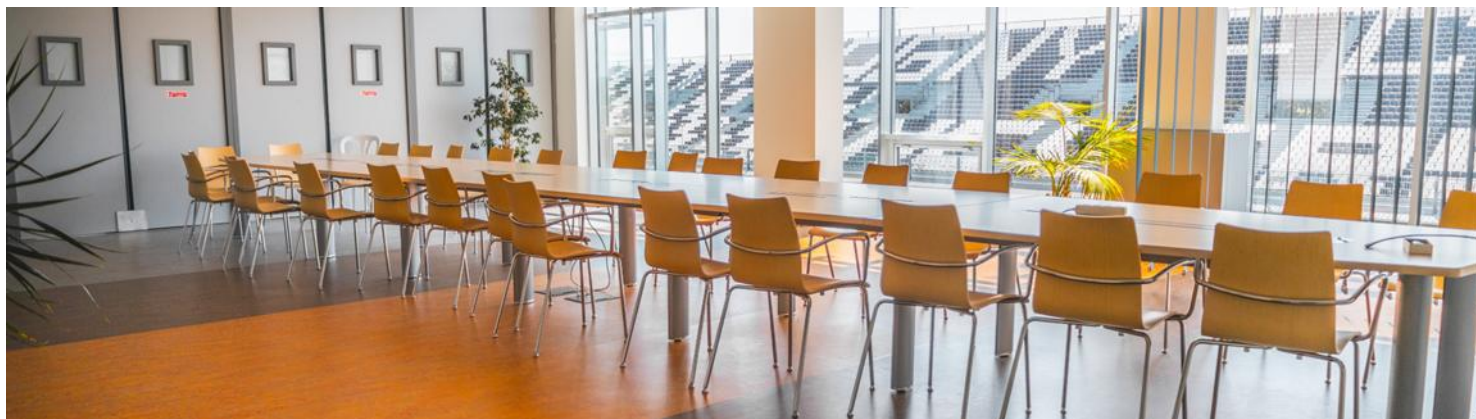

Pit Building

INFORMATIONS

110 m²

30 people

Located on the 2nd floor of the Pit Building, the Presidential Lounge is the essential meeting place of the Circuit de Nevers Magny-Cours.

Equipped with the latest technologies, it will welcome your employees in the best conditions. Its view of the track and its plunging forward above the stands will also offer you an original work environment.

PRICES STARTING FROM

Surface area in m2						Price VAT Excl. 1 day	Price VAT Excl. 1 day CUSTOMER TRACK	Price VAT Excl. 1/2 day
	Plenary	In U	Class	Cabaret	Block			
110	/	25 ppl.	/	/	30 ppl.	995,00 €	895,00 €	595,00 €