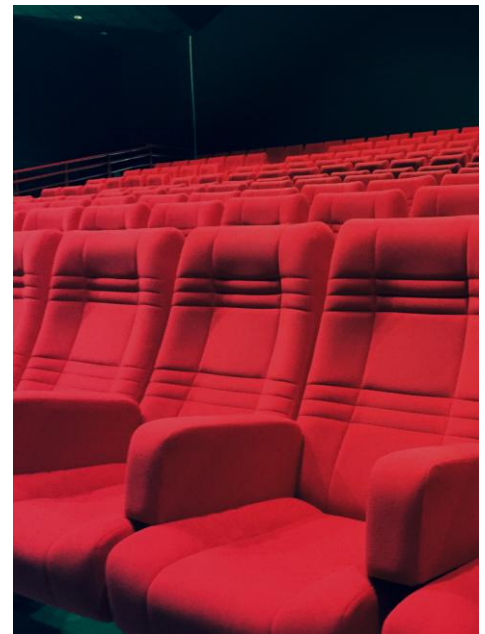

Conference Centre

INFORMATIONS

427 m²

267 people

Located at the main entrance of the Nevers Magny-Cours Circuit, this amphitheater is fully equipped with a projection system, including sound and lighting.

It is the ideal venue for hosting speeches and presentations during your symposiums, conventions, or conferences.

PRICES STARTING FROM

Surface area in m2						Price VAT Excl. 1 day	Price VAT Excl. 1 day CUSTOMER TRACK	Price VAT Excl. 1/2 day
	Plenary	In U	Class	Cabaret	Block			
427	267 ppl.	/	/	/	/	1 815,00 €	1 633,50 €	1 090,00 €