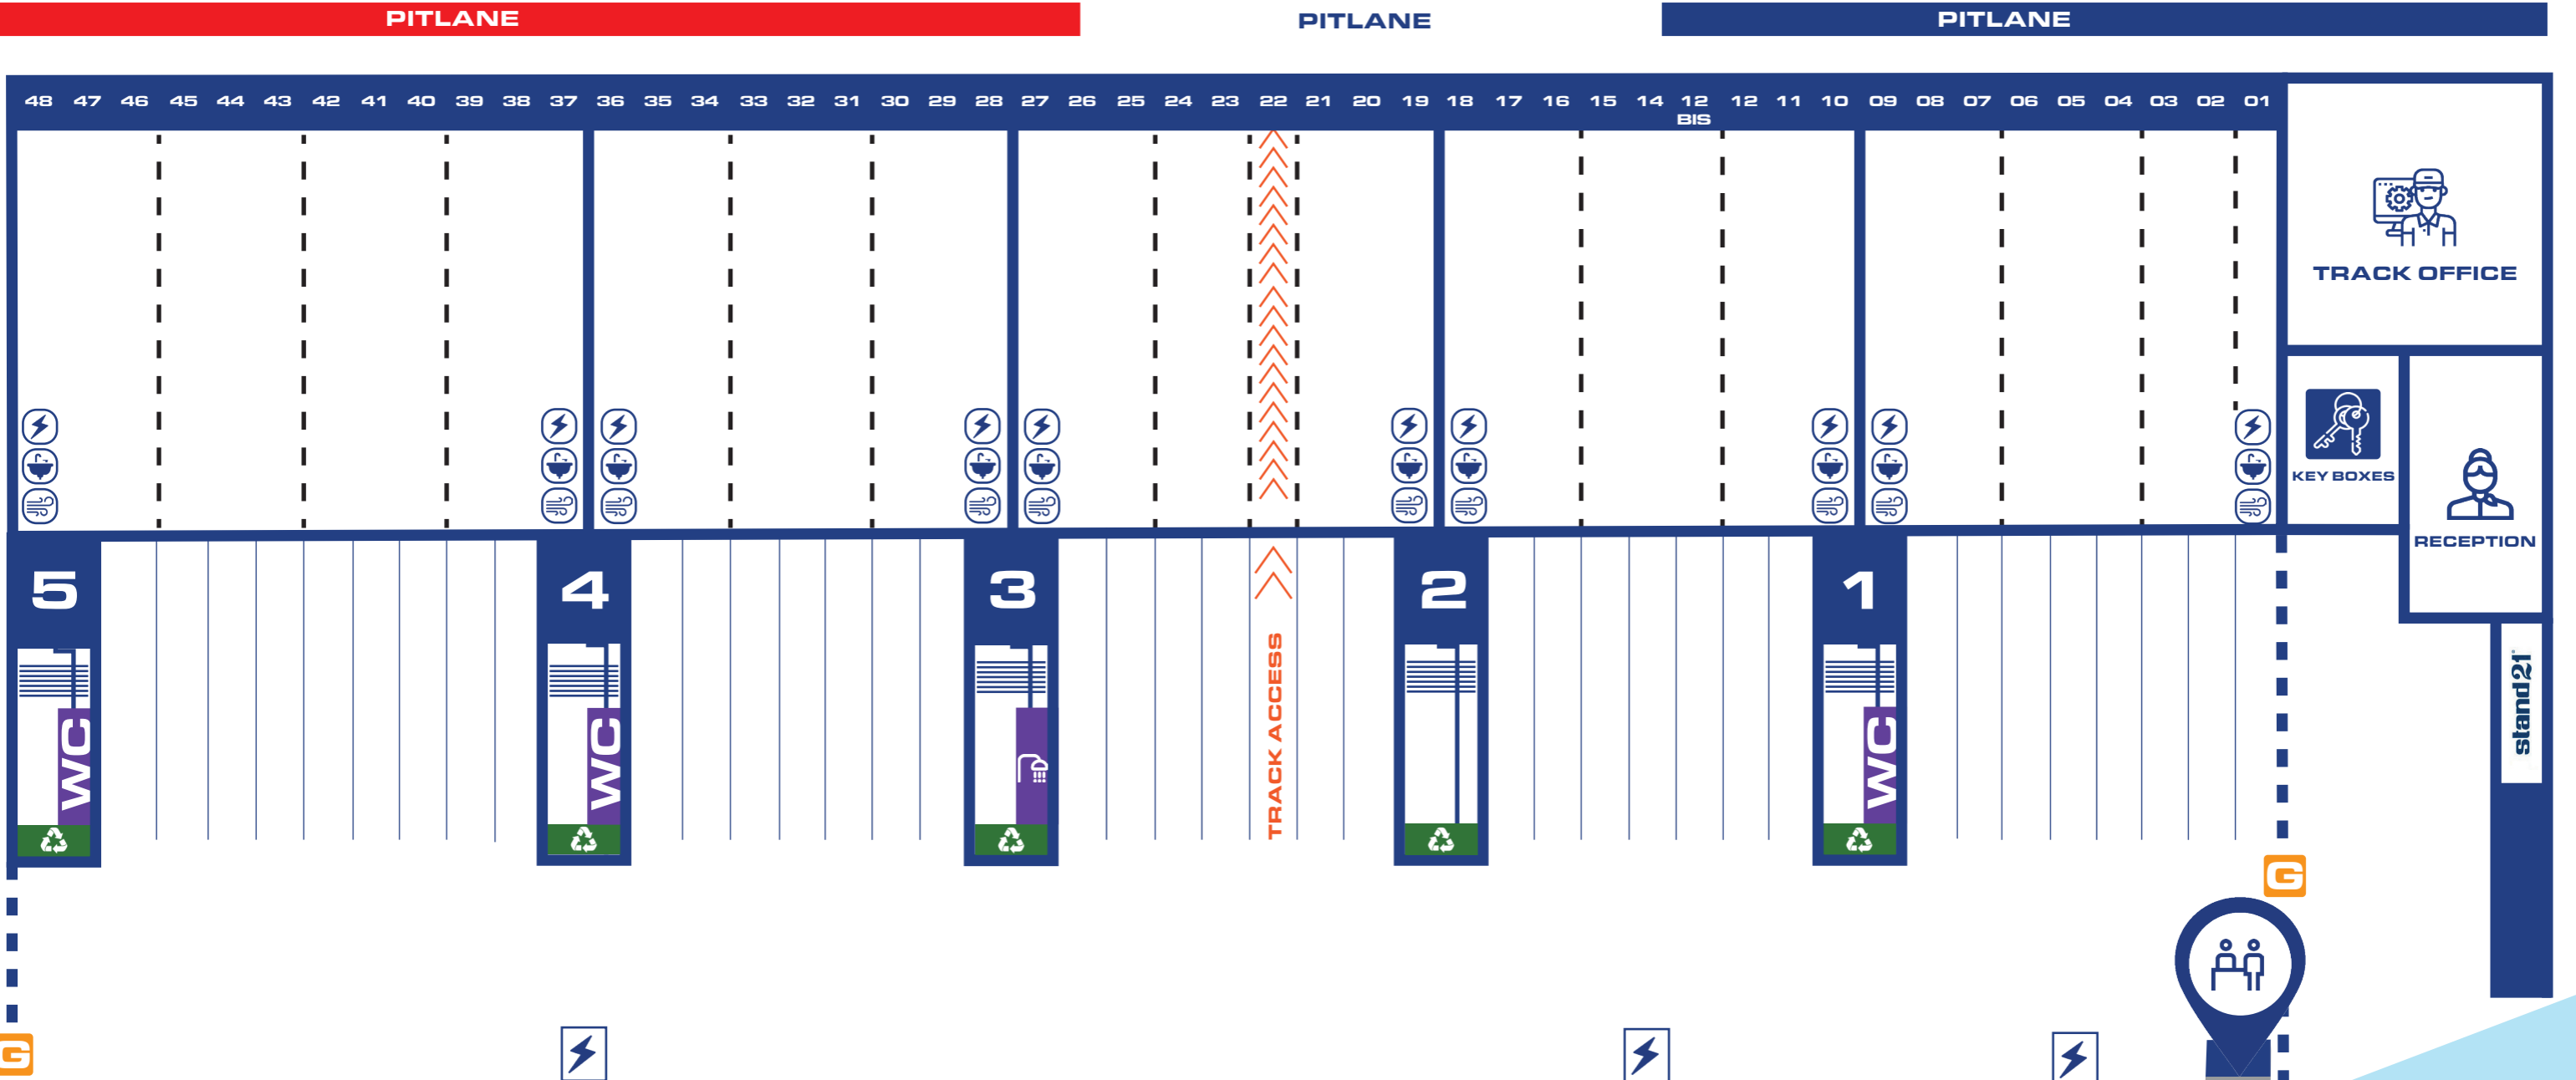

# GRAND PRIX TRACK Paddock | CIRCUIT DE NEVERS MAGNY-COURS

← TRACK ACCESS

- PARKINGS
- WC
- SHOWER
- INFORMATION POINT
- TRACK TECHNICIAN
- BOX KEYS
- TRACK ACCESS
- RECEPTION OFFICE BUILDING
- RECEPTIONIST
- GATES