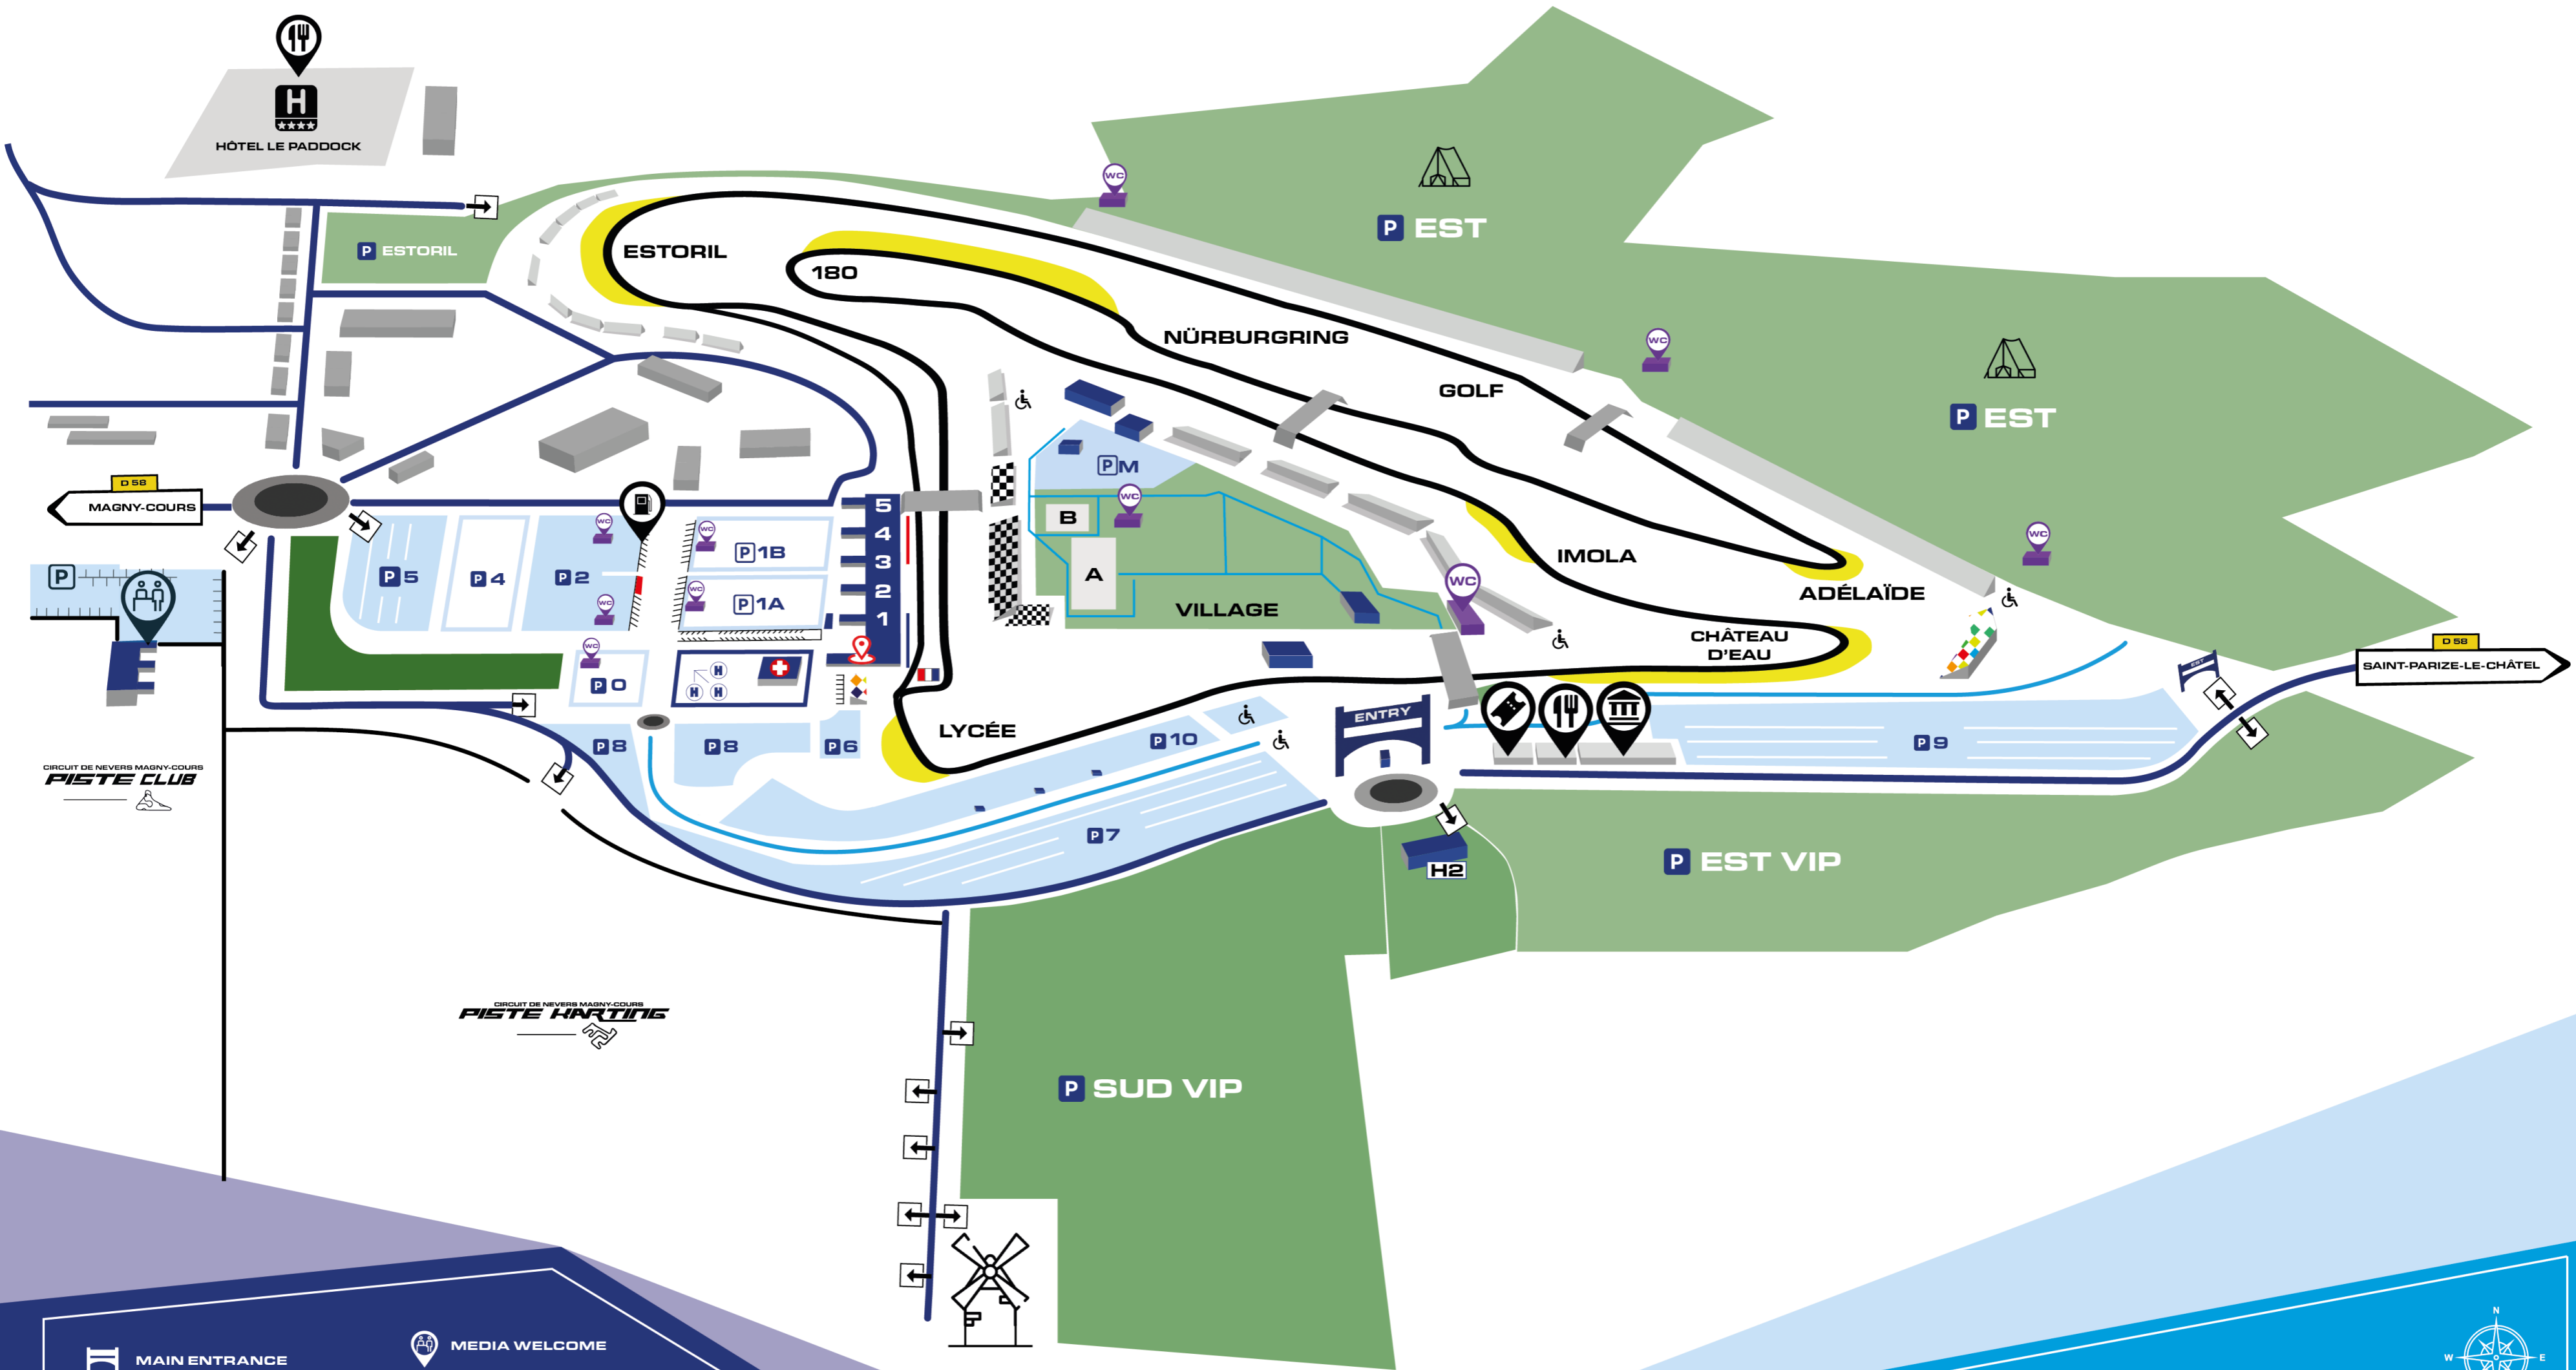

GRAND PRIX TRACK | CIRCUIT DE NEVERS MAGNY-COURS

-  MAIN ENTRANCE
-  MEDICAL SERVICE
-  PARKINGS
-  MARSHALL PARKING
-  CAMPING
-  MEDIA WELCOME
-  WC
-  TICKETING
-  FRENCH MONOPLACE MUSEUM

-  PADDOCK HOTEL
-  LE MOLIERE RESTAURANT