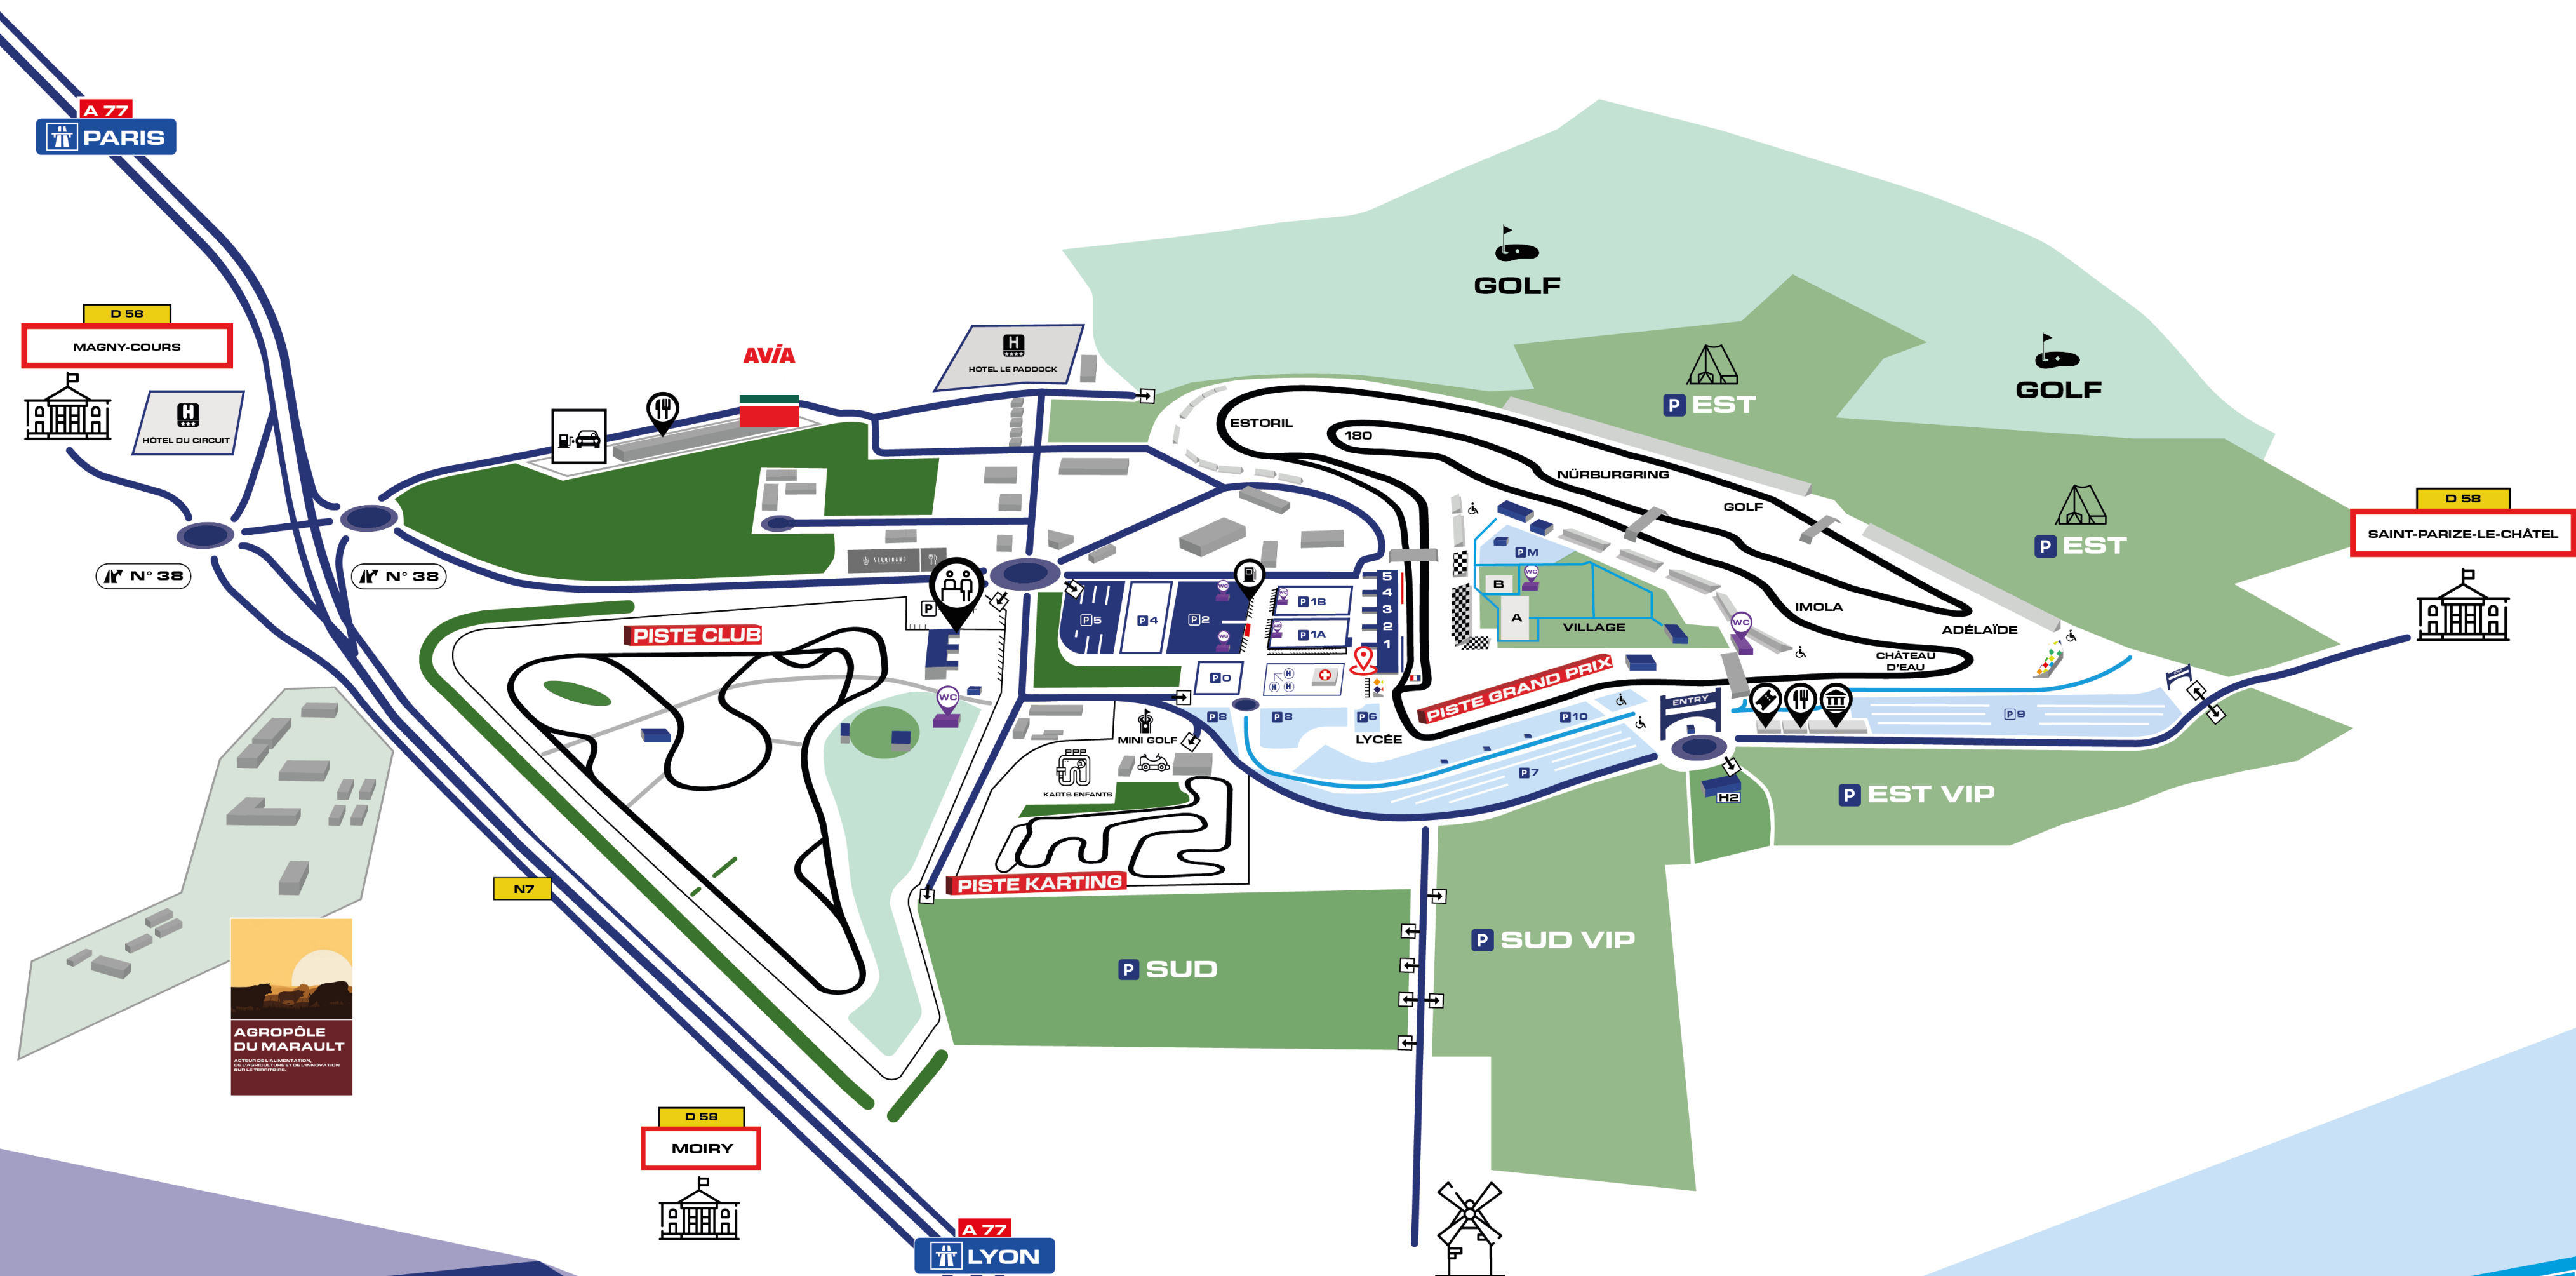

GENERAL MAP | CIRCUIT DE NEVERS MAGNY-COURS

-  MAIN ENTRANCE
-  MEDICAL CENTRE
-  PARKINGS
-  MARSHALL PARKING
-  CAMPING
-  INFORMATION POINT
-  WC
-  RESTAURANTS
-  TICKETING
-  FRENCH MONOPLACE MUSEUM

-  CIRCUIT HOTEL
-  PADDOCK HOTEL
-  AVIA SERVICE STATION
-  PUBLIC GOLF DU NIVERNAIS